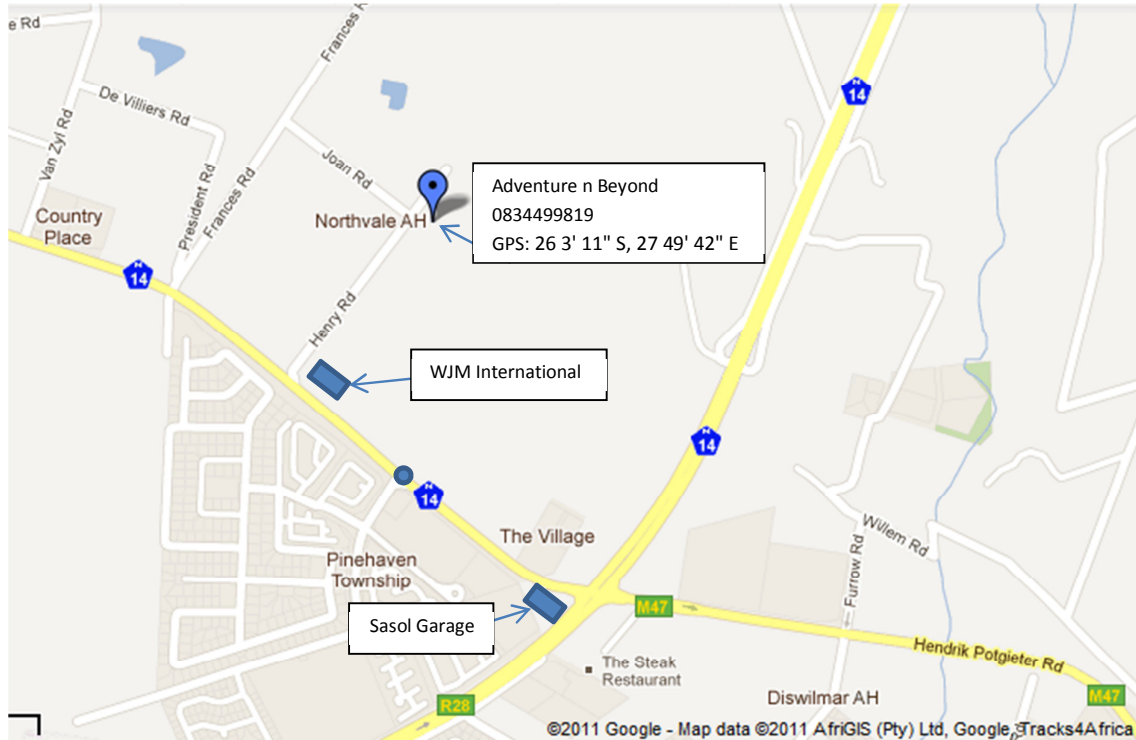

ADVENTURE + BEYOND

From Pretoria

Take the N14 towards Krugersdorp. Turn right at the N14/M47 intersection (Sasol Garage) towards Ventersdorp. The Sasol Garage will now be on your left.

From Johannesburg (N1)

Take the Gordon Road or N14 off-ramp and turn onto Hendrik Potgieter road. Continue on Hendrik Potgieter past Hillfox, Makro and Clearwater Mall for about 12km till you cross the N14/R28 (Pretoria/Krugersdorp Highway). The Sasol garage will now be on your left.

From the Pinehaven Sasol Garage

Continue for about 200m until you cross over the Pine Haven Estate Robots and take the first gravel road on the right (Henry Road) at the WJM International Dog training centre. Continue down the gravel road for 800m. Adventure n Beyond is situated on your right.